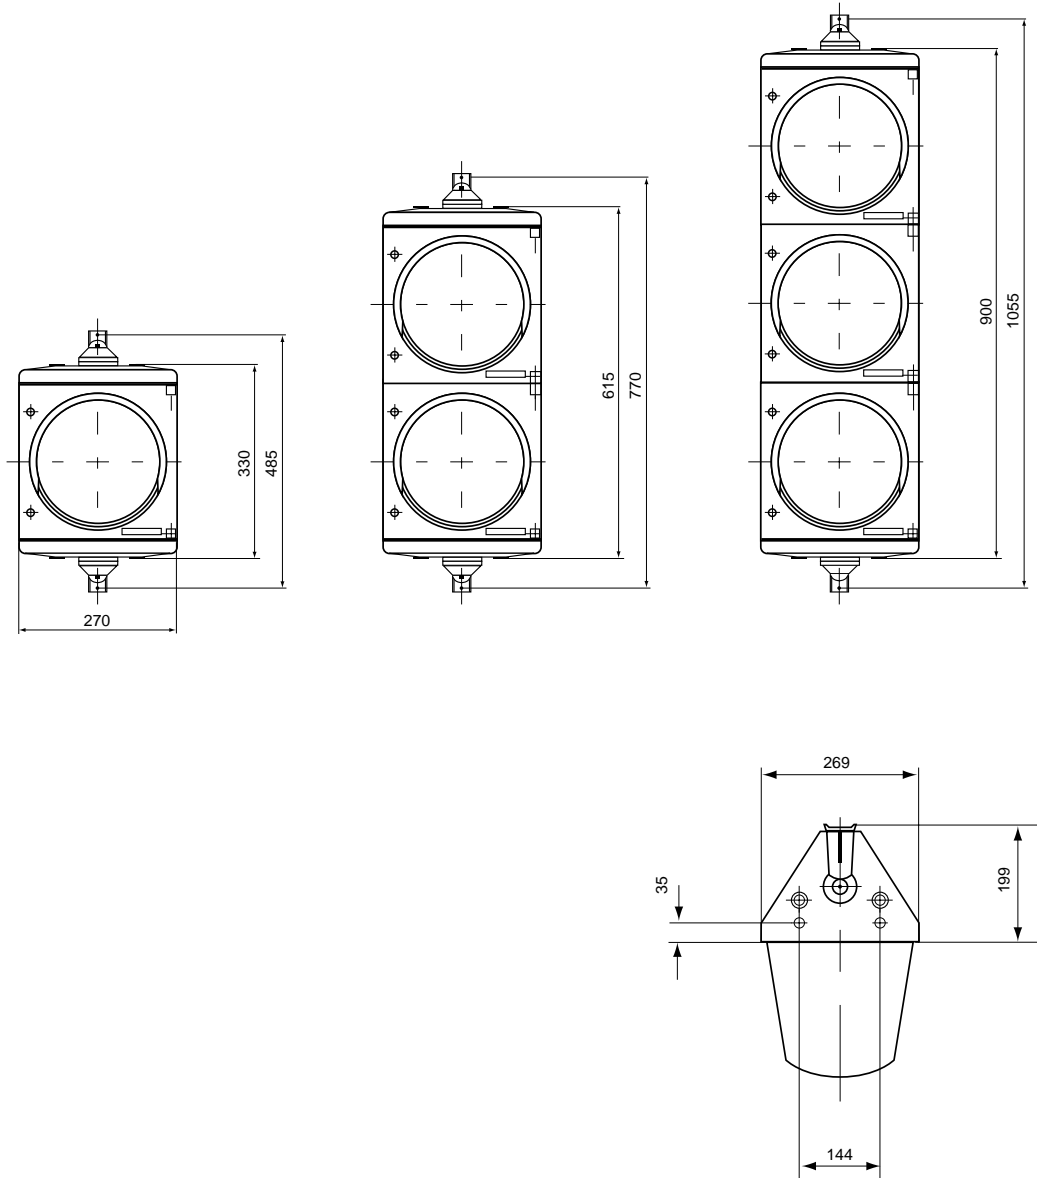

## TECHNICAL DATA

IP54 rating.

Temperature range of operation is  
-70 to +135 degrees C.

Heads have been tested to comply with:  
BS2011, Part 2, test Eb (bump) and test Fc (vibration).

Maximum Wattage: 65w

Weights (to nearest 0.5 Kg):

1 Aspect = 2.5 Kg

2 Aspect = 4.5 Kg